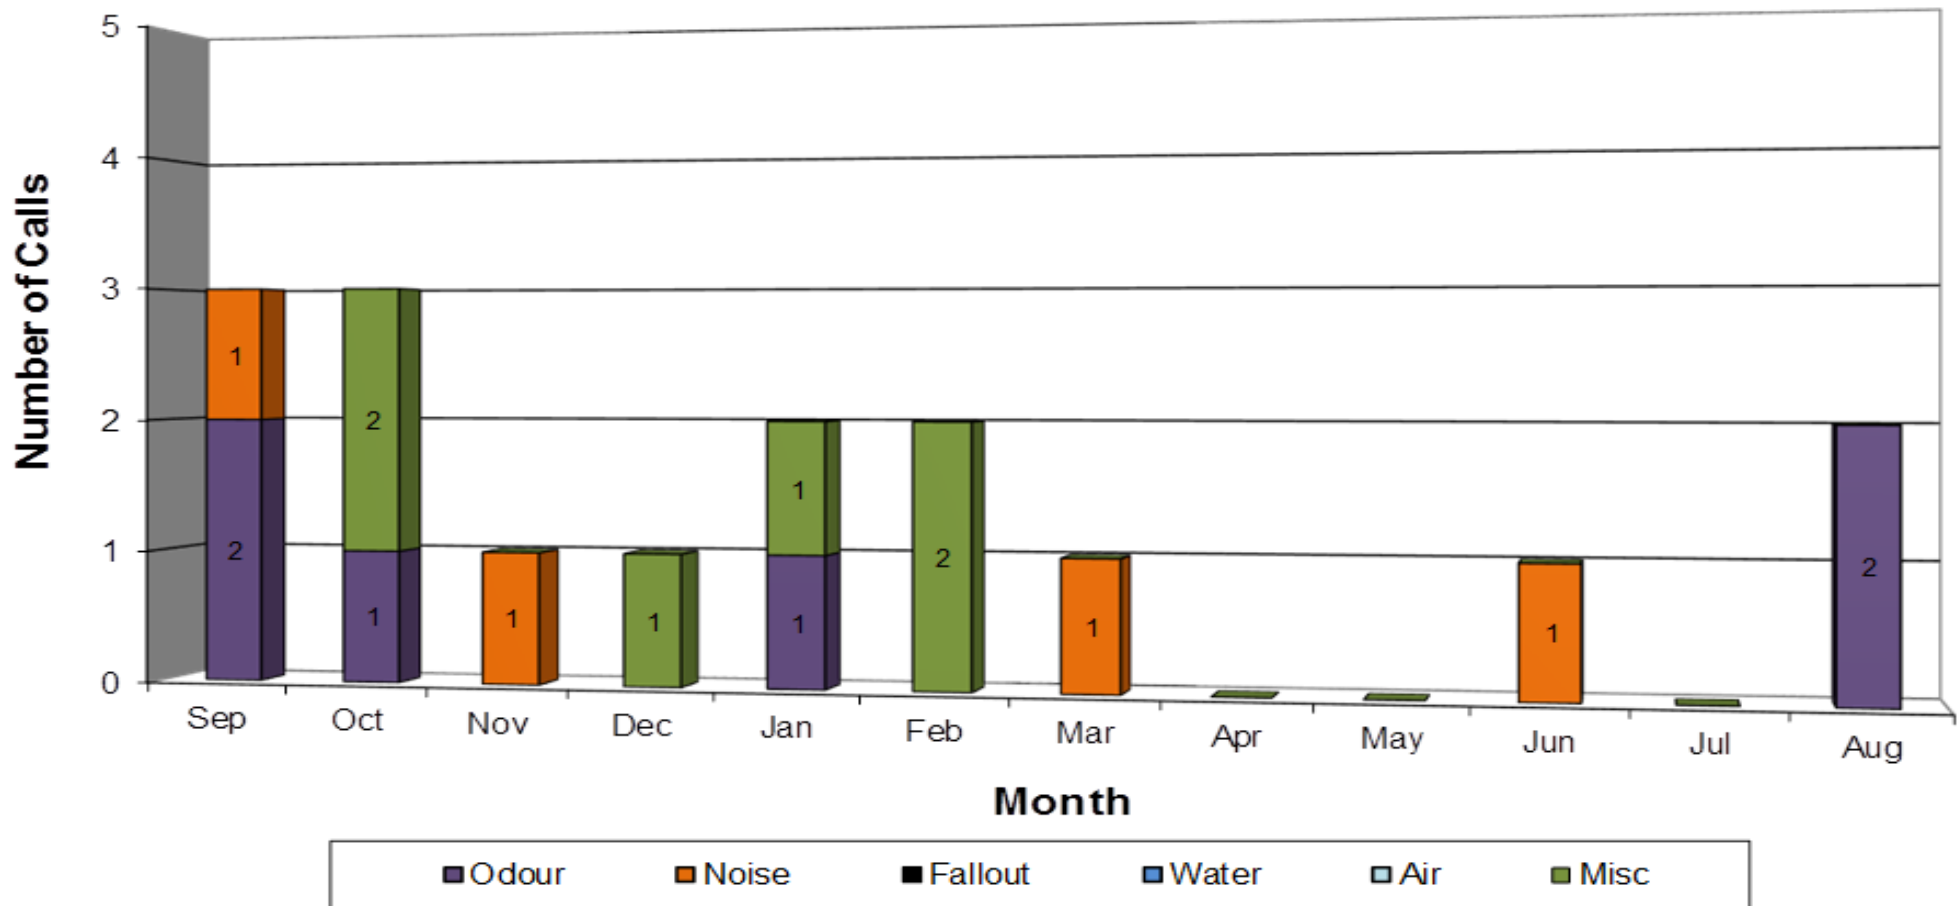

Calls to the Community Hotline (September 2019 - August 2020)

Annual Terminal Related Calls to the Community Hotline